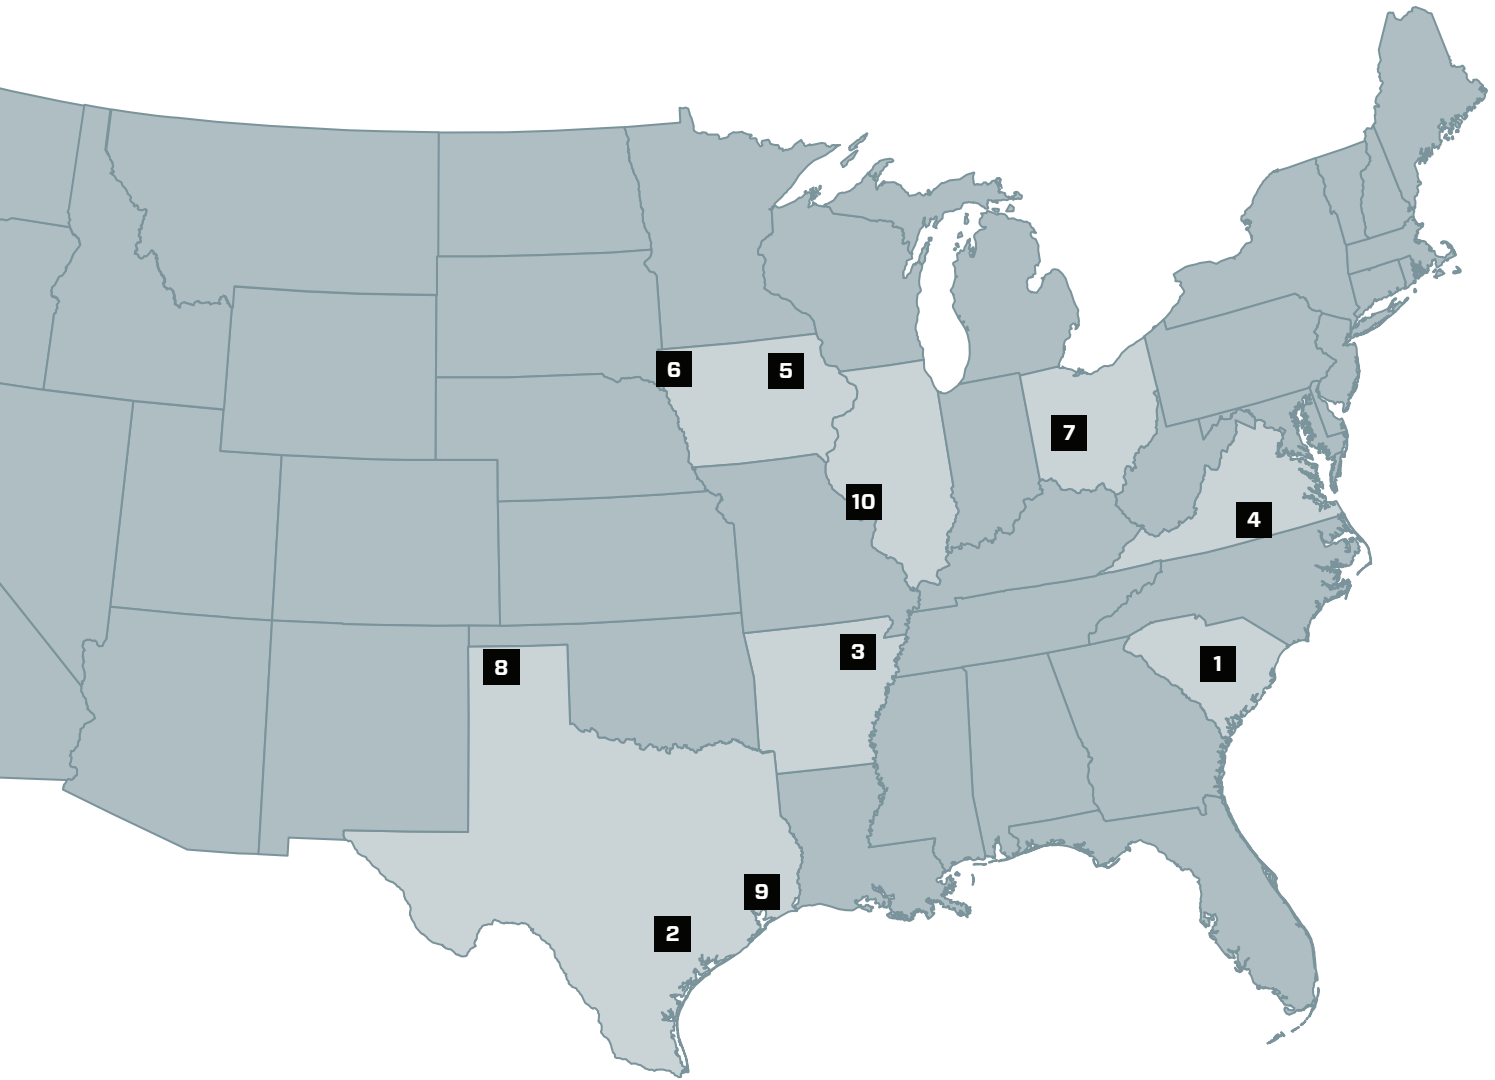

We provide support promptly to help reduce your freight costs and out of service time. Our MRUs are equipped with the tools our maintenance technicians need to perform a wide variety of repair tasks in the field.

By partnering with *TrinityRail's*® Parts & Components division to secure critical components, we're accelerating mobile and on-site expansion and collaborating with strategic partners to extend our reach and elevate our capabilities. All with the goal of keeping your assets utilized with a focus on returning your railcar to service quickly.

## ON-SITE + FAST-TRACK OPERATIONS

### MOBILE REPAIR LOCATIONS

- |                                 |                                |
|---------------------------------|--------------------------------|
| <b>1</b> Gaston, South Carolina | <b>6</b> Sioux City, Iowa      |
| <b>2</b> Gonzales, Texas        | <b>7</b> Springfield, Ohio     |
| <b>3</b> Jonesboro, Arkansas    | <b>8</b> Sunray, Texas         |
| <b>4</b> Keysville, Virginia    | <b>9</b> Vidor, Texas          |
| <b>5</b> Shell Rock, Iowa       | <b>10</b> Wood River, Illinois |